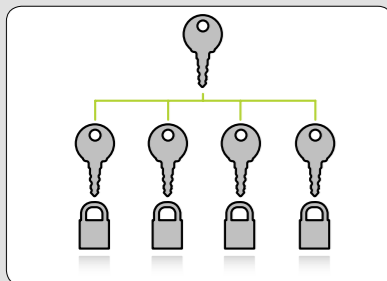

SecuPlus supplies key options:

- from stock
- often without restrictions
- re-ordering possible

KD

KA

MK

Security cables, locks & anchoring points

SecuPlus security cables

We have them in all sizes, colours and kinds. From the simple but handy thin cables that are used for laptop locks to the mega strong, SKG certified 12mm thick high security cables.