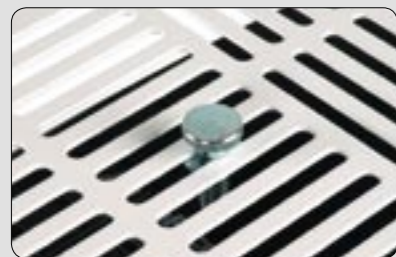

0°

180°

90°

Projector security in practice...

SecuPlus projector security solutions are unique in price and performance. It's not without reason that professionals choose SecuPlus for projector cages!

Every projector can be mounted in a SecuPlus BeamerLocker, thanks to the universal mounting pattern of the drawer.